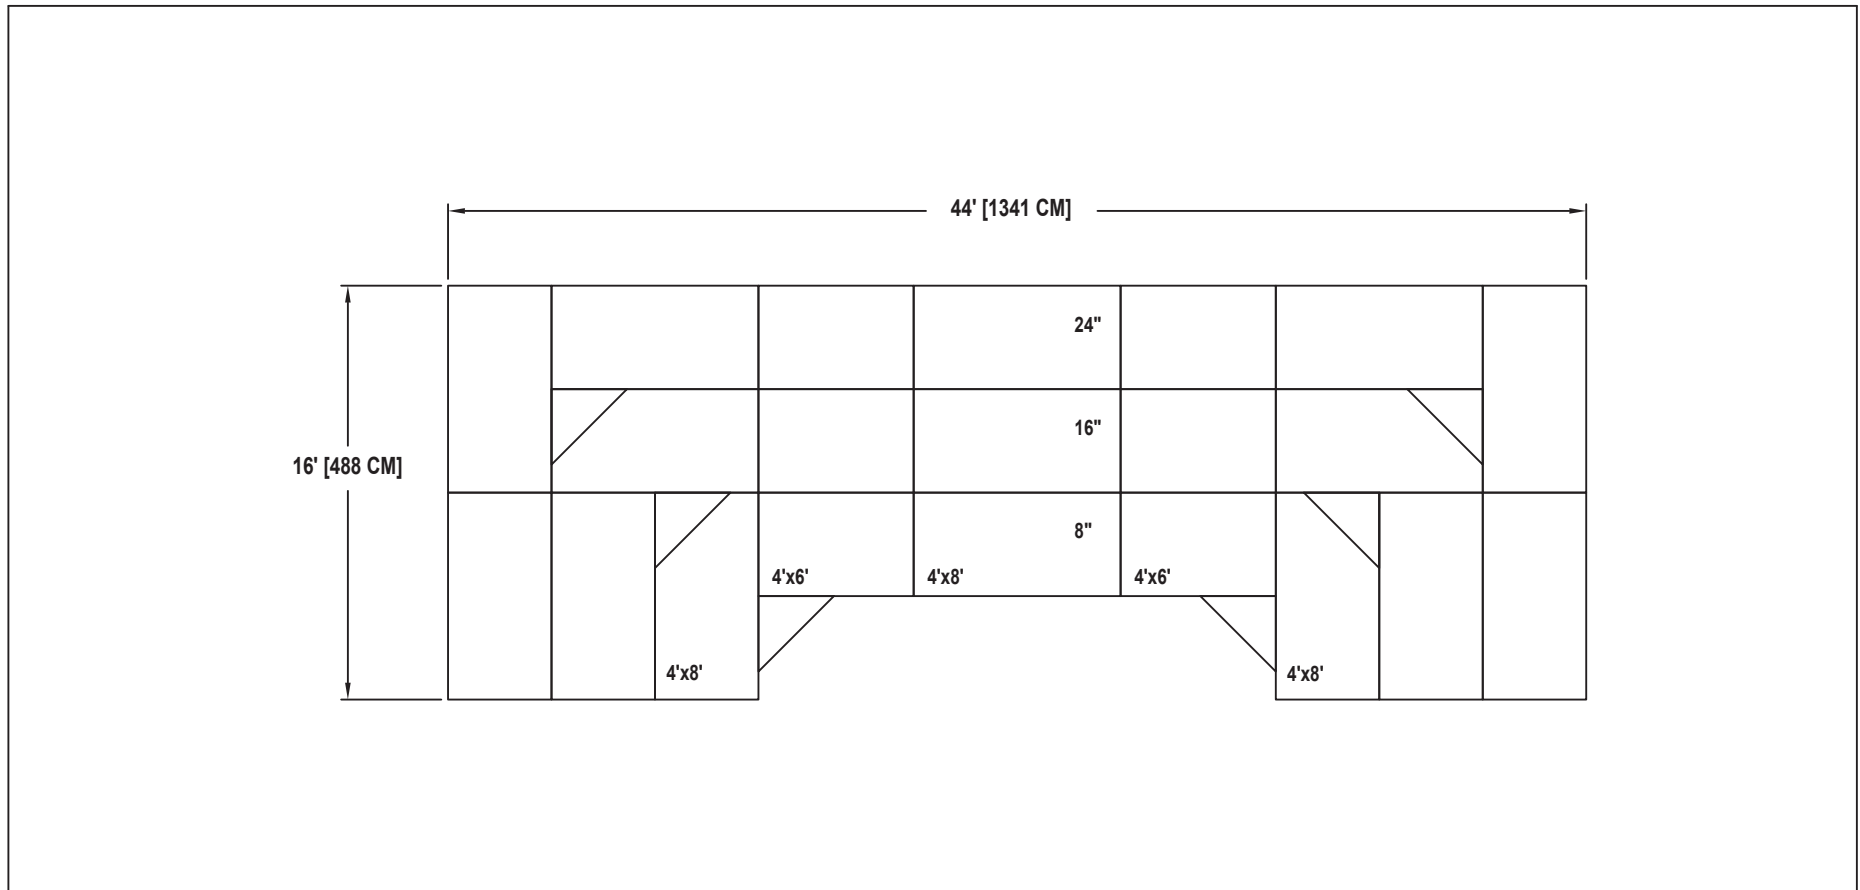

# BAND / ORCHESTRA RECTANGULAR RISER SET

NO. 215

SEATING CAPACITY IS 57 WITHOUT USING THE FLOOR.

SEATING CAPACITY IS 64 WITH A ROW ON THE FLOOR.

SEATING CAPACITY IS BASED ON 32" CHAIR SPACING.

Wenger®

C O R P O R A T I O N

Wenger®

JRCLANCY

GEARBOSS®

Drawing 100A310\_A  
Sheet 12 of 26